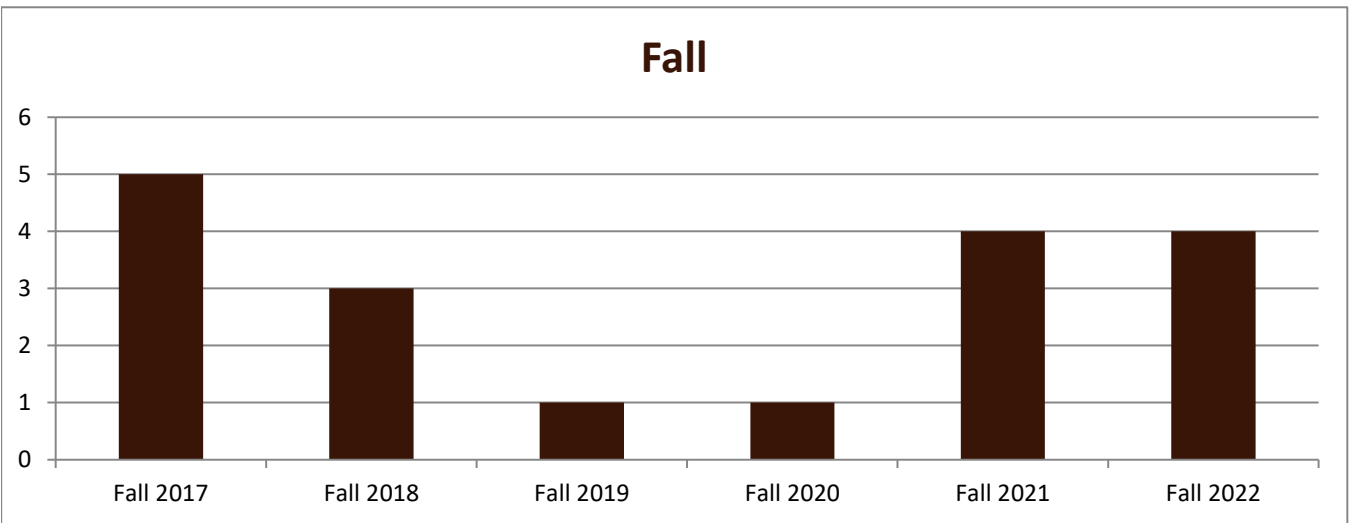

SMSU Theatre Program Data

Enrolled Minors

Academic Years 2017-18 to 2022-23

Using Fall Semester Data (Fall 2017 to Fall 2022) for Term Specific measures

Enrolled by AY & Term	2018	2019	2020	2021	2022	2023
Fall	5	3	1	1	4	4
Spring	5	2		3	2	4
Summer		1				1
Grand Total	10	6	1	4	6	9

SMSU Theatre Program Data

Enrolled Minors

Academic Years 2017-18 to 2022-23

Using Fall Semester Data (Fall 2017 to Fall 2022) for Term Specific measures

By Gender	Fall 2017	Fall 2018	Fall 2019	Fall 2020	Fall 2021	Fall 2022
Female	2	1			1	1
Male	3	2	1	1	3	3
Grand Total	5	3	1	1	4	4