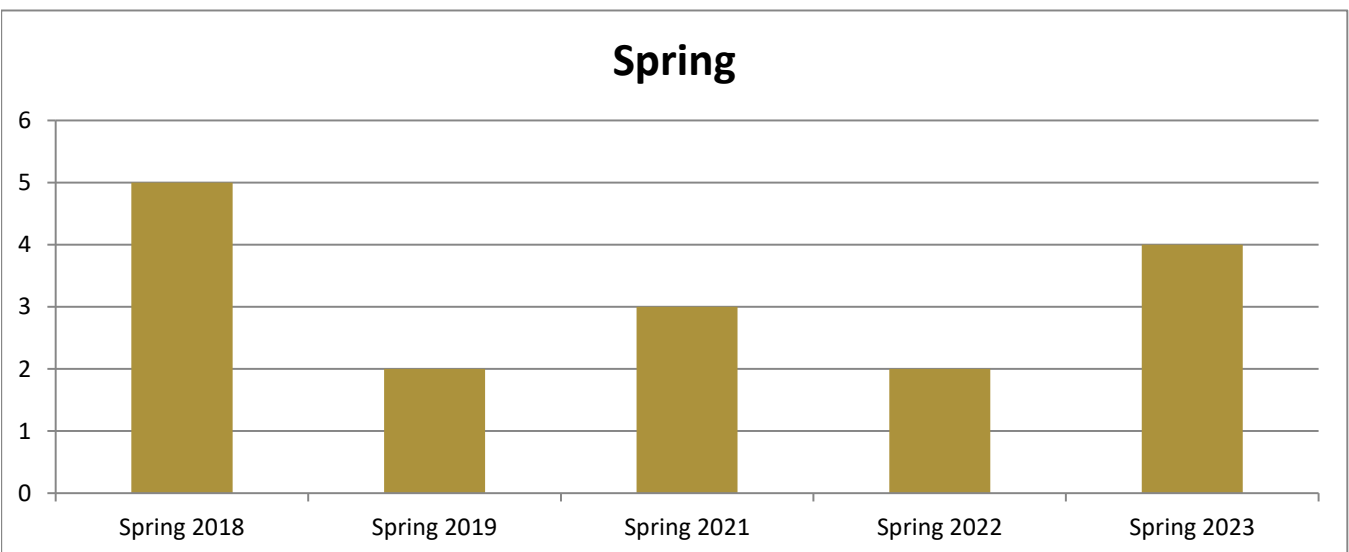

SMSU Theatre Program Data

Enrolled Minors

Academic Years 2017-18 to 2022-23

Using Fall Semester Data (Fall 2017 to Fall 2022) for Term Specific measures

Enrolled by AY & Term	2018	2019	2020	2021	2022	2023
Fall	5	3	1	1	4	4
Spring	5	2		3	2	4
Summer		1				1
Grand Total	10	6	1	4	6	9

SMSU Theatre Program Data

Enrolled Minors

Academic Years 2017-18 to 2022-23

Using Fall Semester Data (Fall 2017 to Fall 2022) for Term Specific measures

By Gender	Fall 2017	Fall 2018	Fall 2019	Fall 2020	Fall 2021	Fall 2022
Female	2	1			1	1
Male	3	2	1	1	3	3
Grand Total	5	3	1	1	4	4