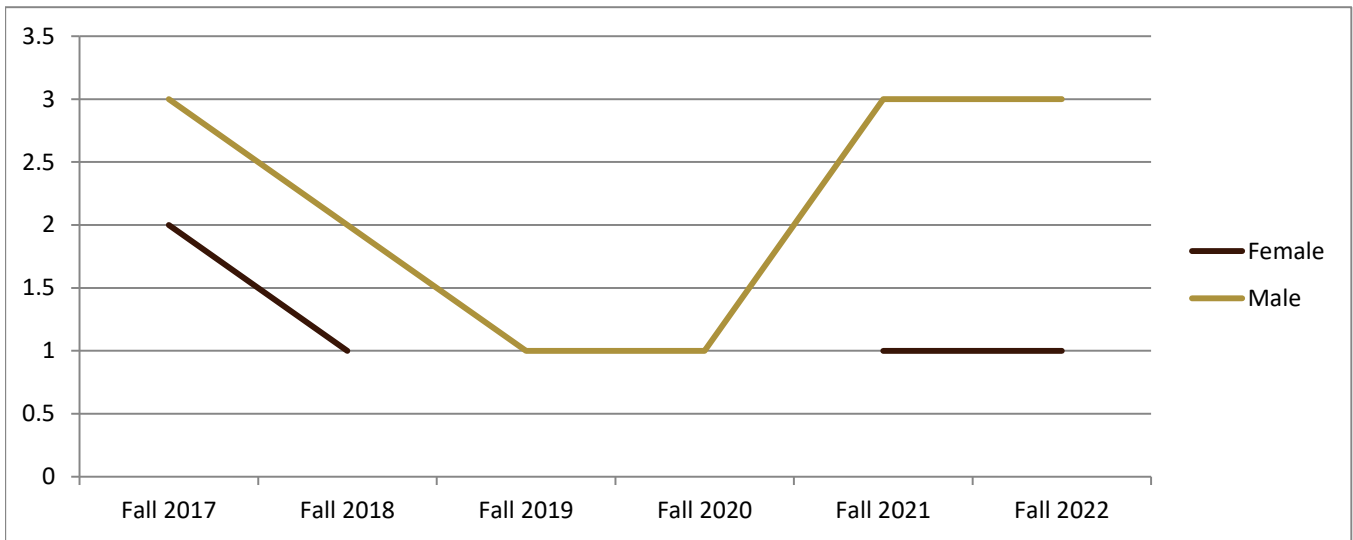

SMSU Theatre Program Data

Enrolled Minors

Academic Years 2017-18 to 2022-23

Using Fall Semester Data (Fall 2017 to Fall 2022) for Term Specific measures

Enrolled by AY & Term	2018	2019	2020	2021	2022	2023
Fall	5	3	1	1	4	4
Spring	5	2		3	2	4
Summer		1				1
Grand Total	10	6	1	4	6	9

SMSU Theatre Program Data

Enrolled Minors

Academic Years 2017-18 to 2022-23

Using Fall Semester Data (Fall 2017 to Fall 2022) for Term Specific measures

By Gender	Fall 2017	Fall 2018	Fall 2019	Fall 2020	Fall 2021	Fall 2022
Female	2	1			1	1
Male	3	2	1	1	3	3
Grand Total	5	3	1	1	4	4

SMSU Theatre Program Data

Enrolled Minors

Academic Years 2017-18 to 2022-23

Using Fall Semester Data (Fall 2017 to Fall 2022) for Term Specific measures

By Class Level	Fall 2017	Fall 2018	Fall 2019	Fall 2020	Fall 2021	Fall 2022
1 - Freshmen						1
2 - Sophomore	2				3	1
3 - Junior	1	1		1		2
4 - Senior	2	2	1		1	
Grand Total	5	3	1	1	4	4